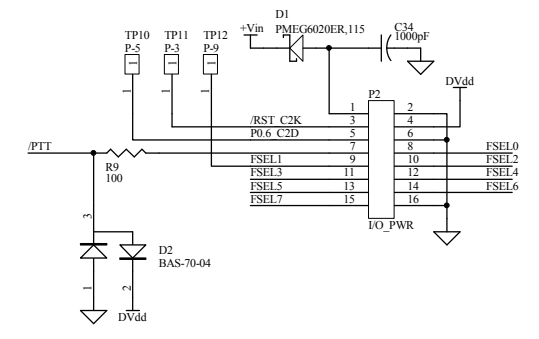

MMC\_STRIP  
MMC\_STRIP.sch

SWEEP\_STRIP  
SWEEP\_STRIP.sch

KPU  
KPU.sch

Title		
Size	Number	Revision
C		
Date:	14-May-2016	Sheet of
File:	E:\Radio data\China u\source\Schematic\PLL.adb	By: