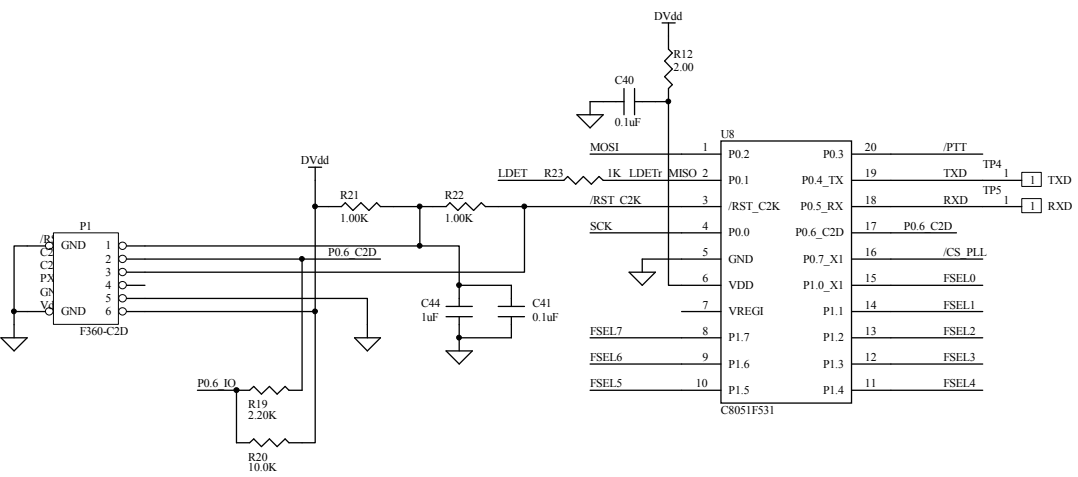

MMC\_STRIP  
MMC\_STRIP.sch

SWEEP\_STRIP  
SWEEP\_STRIP.sch

KPU  
KPU.sch

Title		
Size	Number	Revision
C		
Date:	14-May-2016	Sheet of
File:	E:\Radio data\China u\source\Schematic\PLL.adb	By: