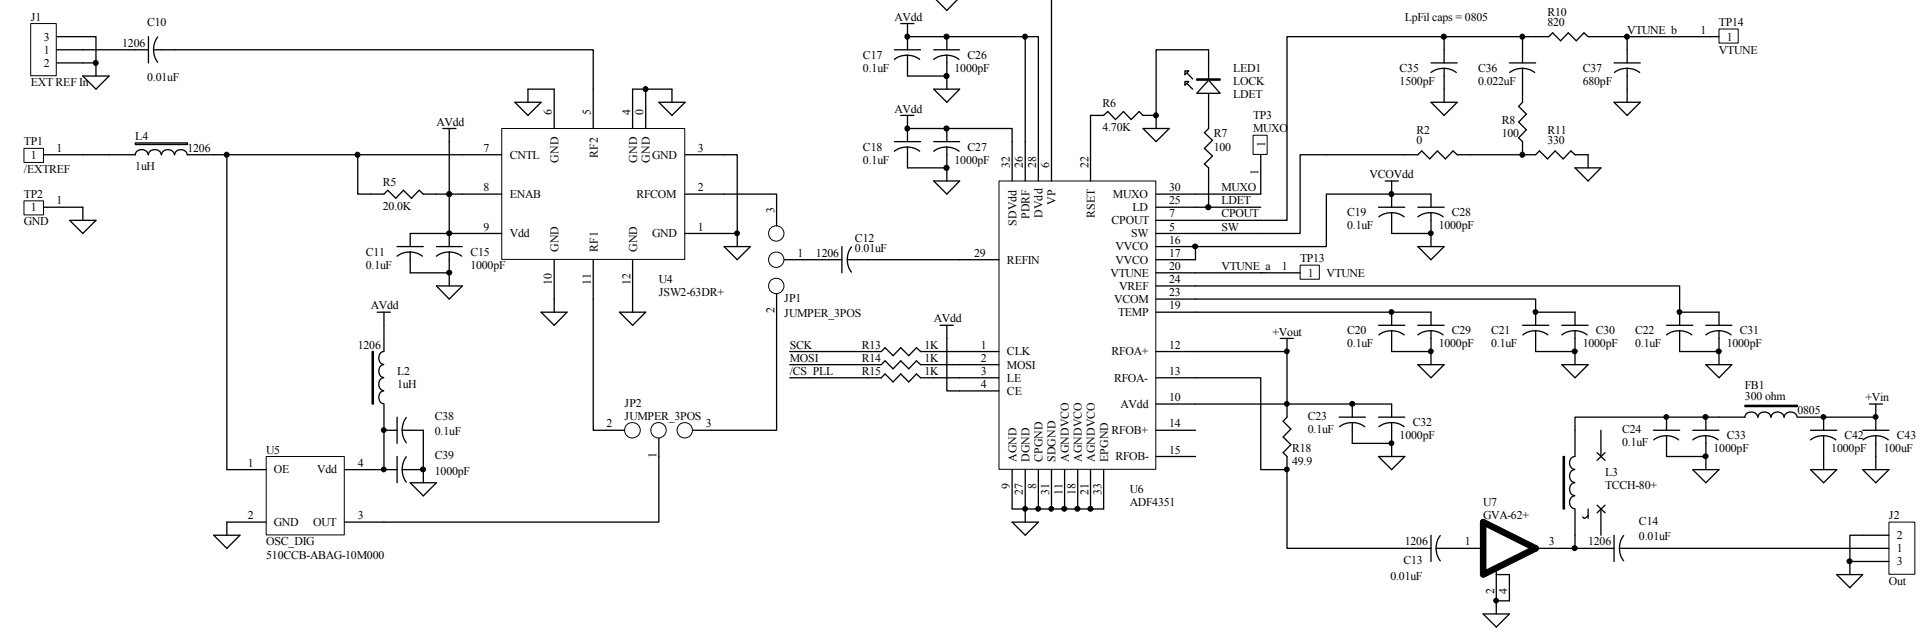

MMC\_STRIP  
MMC\_STRIP.sch

SWEEP\_STRIP  
SWEEP\_STRIP.sch

KPU  
KPU.sch

Title		
Size	Number	Revision
C		
Date:	14-May-2016	Sheet of
File:	E:\Radio data\China u\source\Schematic\PLL.adb	By: